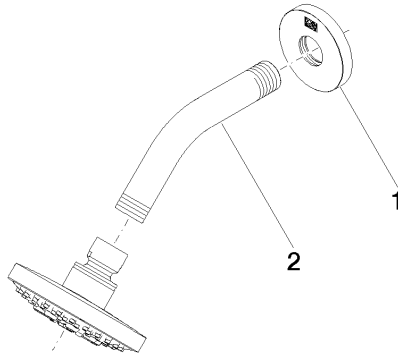

## DORNBACHT YAMOU Shower head - Chrome

---

28 504 831

- 180-210mm projection
- ball-joint pivotable through 30°
- normal flow
- with anti-scale system
- spray head Ø 100mm
- rosette Ø 55 mm
- 1/2" connection
- max. flow 7.6 l/min
- rosette Ø 55 mm

## DORNBACHT YAMOU Shower head - Chrome

28 504 831

mm [inches]

### Flow rate chart

### Certificates

LGA\_28661.

WRAS\_240202028.

**DORNBACHT YAMOU Shower head - Chrome**

28 504 831

**Spare parts list**

No.	Item Number	Name	Quantity used	Delivery time
1	90 27 83 018 00-00	rosette	1	2
2	90 11 03 011 10-00	connection	1	2