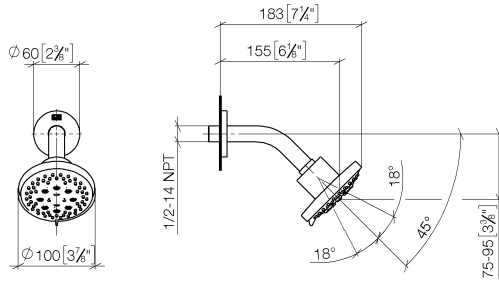

## DORNBACHT YAMOU Shower head - Chrome

---

28 504 831

- 180-210mm projection
- ball-joint pivotable through 30°
- normal flow
- with anti-scale system
- spray head Ø 100mm
- rosette Ø 55 mm
- 1/2" connection
- max. flow 7.6 l/min
- rosette Ø 55 mm

## DORNBACHT YAMOU Shower head - Chrome

28 504 831

mm [inches]

### Certificates

LGA\_28661.

WRAS\_240202028.

**DORNBACHT YAMOU Shower head - Chrome**

28 504 831

**Spare parts list**

No.	Item Number	Name	Quantity used	Delivery time
1	90 27 83 018 00-00	rosette	1	2
2	90 11 03 011 10-00	connection	1	2