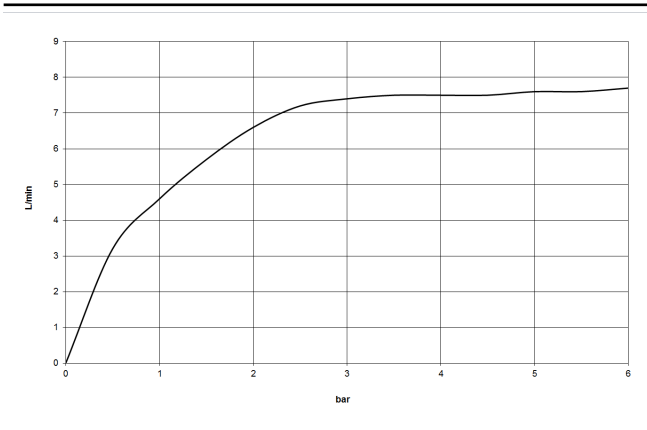

## DORNBACHT YAMOU Shower head - Chrome

---

28 504 831

- 180-210mm projection
- ball-joint pivotable through 30°
- normal flow
- with anti-scale system
- spray head Ø 100mm
- rosette Ø 55 mm
- 1/2" connection
- max. flow 7.6 l/min
- rosette Ø 55 mm

## DORNBACHT YAMOU Shower head - Chrome

28 504 831

mm [inches]

### Flow rate chart